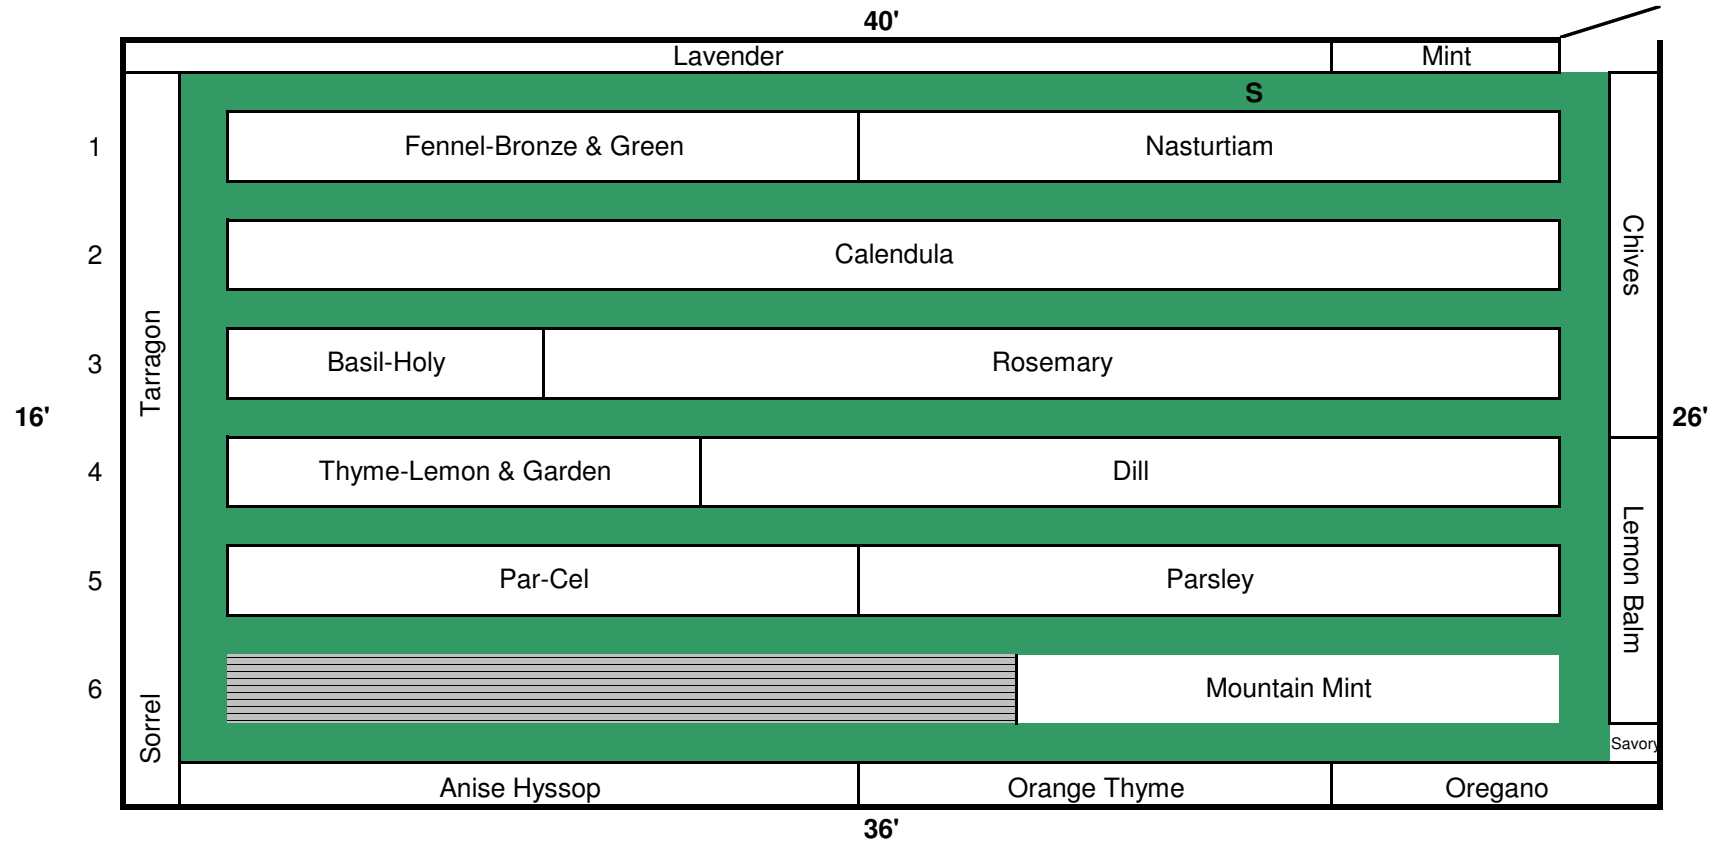

Herb Garden 2009

note: garden plot is trapezoidal shaped